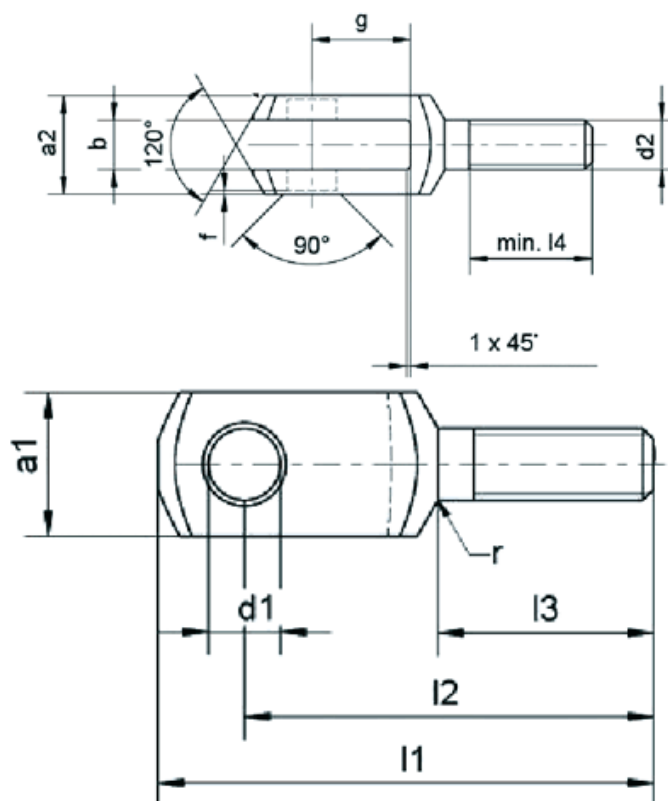

Article number: 1405016321

Description: KLEE fork joint with outside thread
G 16x32 med 16x2 mm thread

Measures

a1 = 32

a2 = 32

b = 16

d1 = 16

d2 = M 16x2

f = 1

g = 32

l1 = 108

l2 = 89

l3 = 45

l4 = 40

r = 1,2